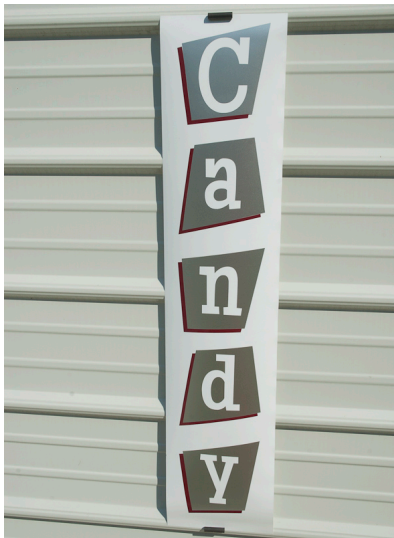

## Candy Decal - Vertical Blocks

"CANDY" Decal Set - Vertical Blocks

Rating: Not Rated Yet

**Price**

Sales price \$75.00

[Ask a question about this product](#)

### Description

Our meticulous attention to detail results in a quality "CANDY" Decal Set for any Antique, Classic or Vintage Candy Vendor.

Sold in pairs, our decal artwork measures approx. 34" long by 6" wide and can be applied in minutes!

Our "CANDY" Decal Set can be utilized on a variety of Candy Machines!

Contact Us for additional colors and styles!