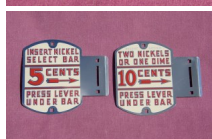

Canteen S Coin Entry Bezel

Canteen Model S Coin Entry Bezel

Faithful Reproduction Canteen S Coin Entry Bezel

Rating: Not Rated Yet

Price

Sales price \$75.00

[Ask a question about this product](#)

Description

Our meticulous attention to detail results in a quality reproduction Canteen Model "S" Coin Entry Bezel.

Made from mirrored stainless steel with decal artwork applied atop with all cutout areas allowing mirrored stainless to show like original!

These are often missing, damaged or replaced with the two piece entry plates. Available in 5 or 10 cent versions.

At this time, we do not have the correct mounting screws but hope to have these soon...