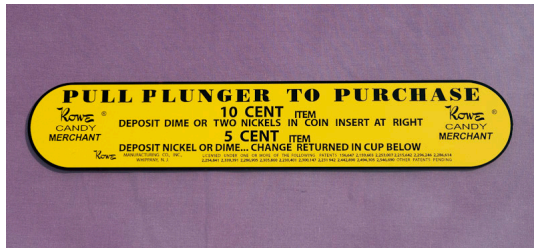

Rowe Candy Vendor Instruction Decal

Faithful Reproduction Rowe Candy Vendor Instruction Decal

Rating: Not Rated Yet

Price

Sales price \$38.00

[Ask a question about this product](#)

Description

Our meticulous attention to detail results in a quality reproduction Rowe Candy Vendor Instruction Decal.

Approx. 11 1/4" wide by 2" tall. We currently have two slightly different colors available, the color pictured and a "Gold" version.

Also available upon request is the same Rowe Instruction Decal for the Rare Rowe Pastry Vendor!

Correct placement is centered above the pull knobs.

Reviews

There are yet no reviews for this product.