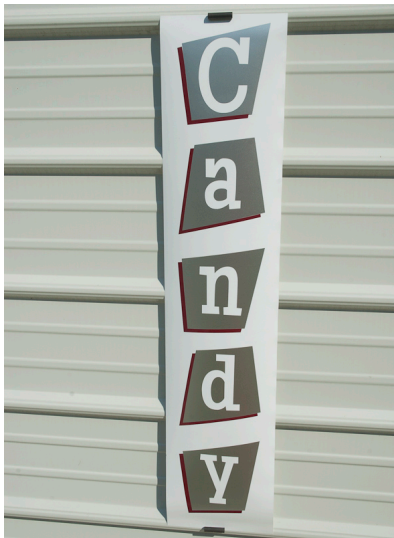

Candy Decal - Vertical Blocks

"CANDY" Decal Set - Vertical Blocks

Rating: Not Rated Yet

Price

Sales price \$75.00

[Ask a question about this product](#)

Description

Our meticulous attention to detail results in a quality "CANDY" Decal Set for any Antique, Classic or Vintage Candy Vendor.

Sold in pairs, our decal artwork measures approx. 34" long by 6" wide and can be applied in minutes!

Our "CANDY" Decal Set can be utilized on a variety of Candy Machines!

Contact Us for additional colors and styles!