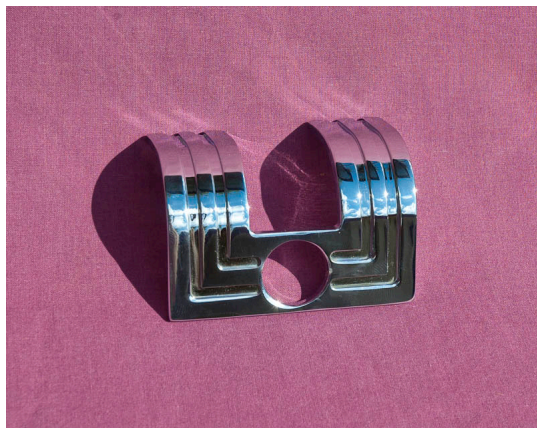

1930's National Lock Bezel

Faithful Reproduction 1930's National Vending Machine Lock Trim Bezel - Chrome Plated

Rating: Not Rated Yet

Price

Sales price \$75.00

[Ask a question about this product](#)

Description

Our meticulous attention to detail results in a quality reproduction 1930's National Candy/Cigarette Machine Chrome Plated Lock Trim Bezel.

Almost identical to the "Original" with line impressions and correct curve to match cabinet door!

These Lock Trim Bezels were utilized on several National Candy and Cigarette Vending Machine Models.

Many of these Lock Bezels are missing, broken or cracked; now you have a solution!

Reviews

There are yet no reviews for this product.