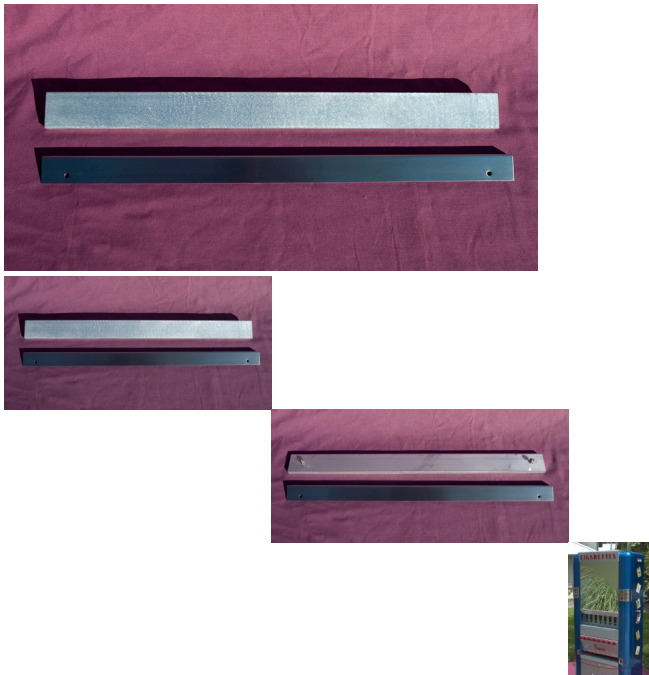

## Rowe Vendor Lower Door Trim

Faithful Reproduction Lower Door Trim and Trim Guard for Antique/Vintage Rowe Vendors

Rating: Not Rated Yet

**Price**

Sales price \$35.00

[Ask a question about this product](#)

### Description

**Our meticulous attention to detail results in a quality reproduction Rowe Lower Door Trim & Guard for mounting on various Rowe Candy, Cigarette and Pastry Vendors.**

**Manufactured from quality Aluminum, our replacements will not rust, are delivered unfinished and are almost identical replacements! The Trim Guard is fabricated in Stainless Steel**

**Approx. 18 3/4" long by 1 3/4" wide and fit Rowe Candy Machines, Rowe Diplomat Cigarette Vendors as well as the elusive Rowe Pastry Machine.**

**Pictured for reference is a Rowe Diplomat Standard Cigarette Vendor showing our Reproduction Rowe Lower Door Trim and Trim Guard.**