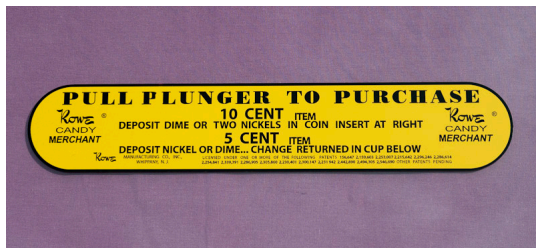

## Rowe Candy Vendor Instruction Decal

Faithful Reproduction Rowe Candy Vendor Instruction Decal

Rating: Not Rated Yet

### Price

Sales price \$38.00

[Ask a question about this product](#)

### Description

Our meticulous attention to detail results in a quality reproduction Rowe Candy Vendor Instruction Decal.

Approx. 11 1/4" wide by 2" tall. We currently have two slightly different colors available, the color pictured and a "Gold" version.