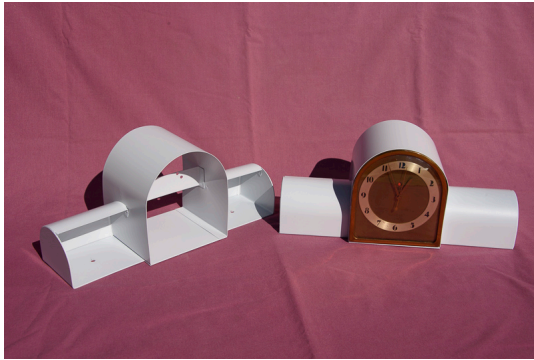

1930's National Clock Assembly

Faithful Reproduction 1930's National Vending Machine Clock Assembly

Rating: Not Rated Yet

Price

Sales price \$375.00

[Ask a question about this product](#)

Description

Our meticulous attention to detail results in a quality reproduction 1930's National Cigarette Machine Clock Assembly.

Recreated from original literature to look and mount just like the "Original"!

These clock assemblies were utilized on several National Cigarette Vending Machine Models.

Come in epoxy primer and sold with or with out an Original Telechron Clock.