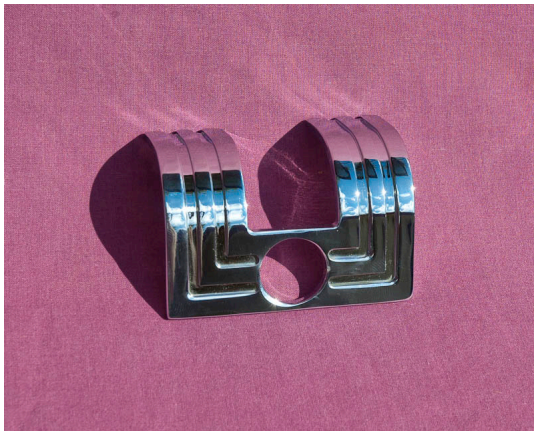

## 1930's National Lock Bezel

Faithful Reproduction 1930's National Vending Machine Lock Trim Bezel - Chrome Plated

Rating: Not Rated Yet

**Price**

Sales price \$75.00

[Ask a question about this product](#)

### Description

**Our meticulous attention to detail results in a quality reproduction 1930's National Candy/Cigarette Machine Chrome Plated Lock Trim Bezel.**

**Almost identical to the "Original" with line impressions and correct curve to match cabinet door!**

**These Lock Trim Bezels were utilized on several National Candy and Cigarette Vending Machine Models.**

**Many of these Lock Bezels are missing, broken or cracked; now you have a solution!**