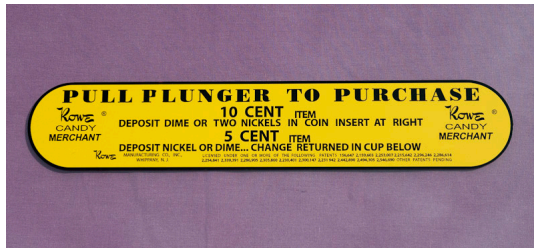

## Rowe Candy Vendor Instruction Decal

Faithful Reproduction Rowe Candy Vendor Instruction Decal

Rating: Not Rated Yet

### Price

Sales price \$38.00

[Ask a question about this product](#)

### Description

Our meticulous attention to detail results in a quality reproduction Rowe Candy Vendor Instruction Decal.

Approx. 11 1/4" wide by 2" tall. We currently have two slightly different colors available, the color pictured and a "Gold" version.