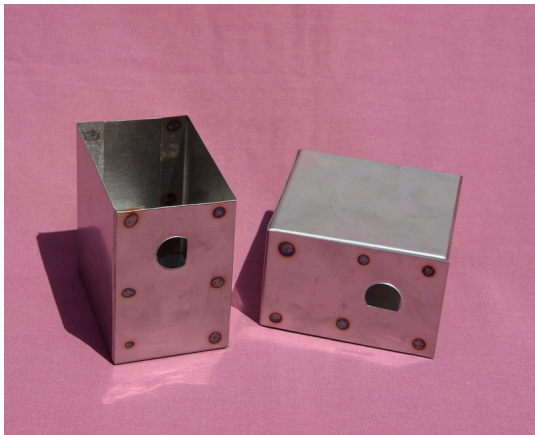

Rowe Candy Merchandiser Coin Box

Faithful Reproduction Rowe Candy Merchandiser Coin Box

Rating: Not Rated Yet

Price

Sales price \$35.00

[Ask a question about this product](#)

Description

Our meticulous attention to detail results in a quality reproduction Rowe Candy Merchandiser Coin/Cash Box.

Manufactured in stainless steel and approx. 2 5/8" wide X 3 7/8" tall X 3 7/8" deep.

Reviews

There are yet no reviews for this product.