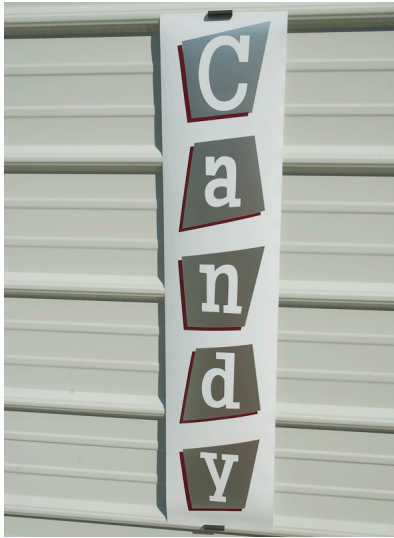

Candy Decal - Vertical Blocks

"CANDY" Decal Set - Vertical Blocks

Rating: Not Rated Yet

Price

Sales price \$75.00

[Ask a question about this product](#)

Description

Our meticulous attention to detail results in a quality "CANDY" Decal Set for any Antique, Classic or Vintage Candy Vendor.

Sold in pairs, our decal artwork measures approx. 34" long by 6" wide and can be applied in minutes!

Our "CANDY" Decal Set can be utilized on a variety of Candy Machines!

Contact Us for additional colors and styles!