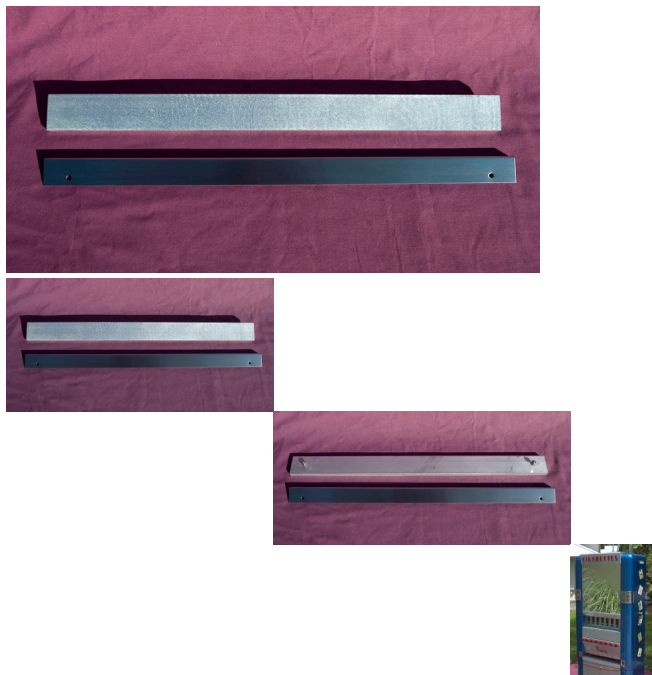

## Rowe Vendor Lower Door Trim

Faithful Reproduction Lower Door Trim and Trim Guard for Antique/Vintage Rowe Vendors

Rating: Not Rated Yet

**Price**

Sales price \$35.00

[Ask a question about this product](#)

### Description

Our meticulous attention to detail results in a quality reproduction Rowe Lower Door Trim & Guard for mounting on various Rowe Candy, Cigarette and Pastry Vendors.

Manufactured from quality Aluminum, our replacements will not rust, are delivered unfinished and are almost identical replacements! The Trim Guard is fabricated in Stainless Steel

Approx. 18 3/4" long by 1 3/4" wide and fit Rowe Candy Machines, Rowe Diplomat Cigarette Vendors as well as the elusive Rowe Pastry Machine.

Pictured for reference is a Rowe Diplomat Standard Cigarette Vendor showing our Reproduction Rowe Lower Door Trim and Trim Guard.