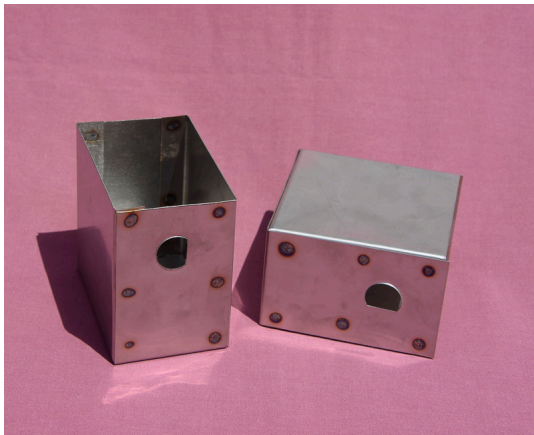

## Rowe Candy Merchandiser Coin Box

Faithful Reproduction Rowe Candy Merchandiser Coin Box

Rating: Not Rated Yet

### Description

**Our meticulous attention to detail results in a quality reproduction Rowe Candy Merchandiser Coin/Cash Box.**

**Manufactured in stainless steel and approx. 2 5/8" wide X 3 7/8" tall X 3 7/8" deep.**