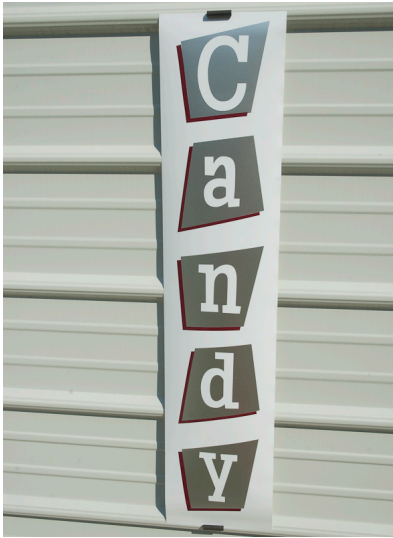

Candy Decal - Vertical Blocks

"CANDY" Decal Set - Vertical Blocks

Rating: Not Rated Yet

Price

Sales price \$75.00

[Ask a question about this product](#)

Description

Our meticulous attention to detail results in a quality "CANDY" Decal Set for any Antique, Classic or Vintage Candy Vendor.

Sold in pairs, our decal artwork measures approx. 34" long by 6" wide and can be applied in minutes!

Our "CANDY" Decal Set can be utilized on a variety of Candy Machines!

Contact Us for additional colors and styles!